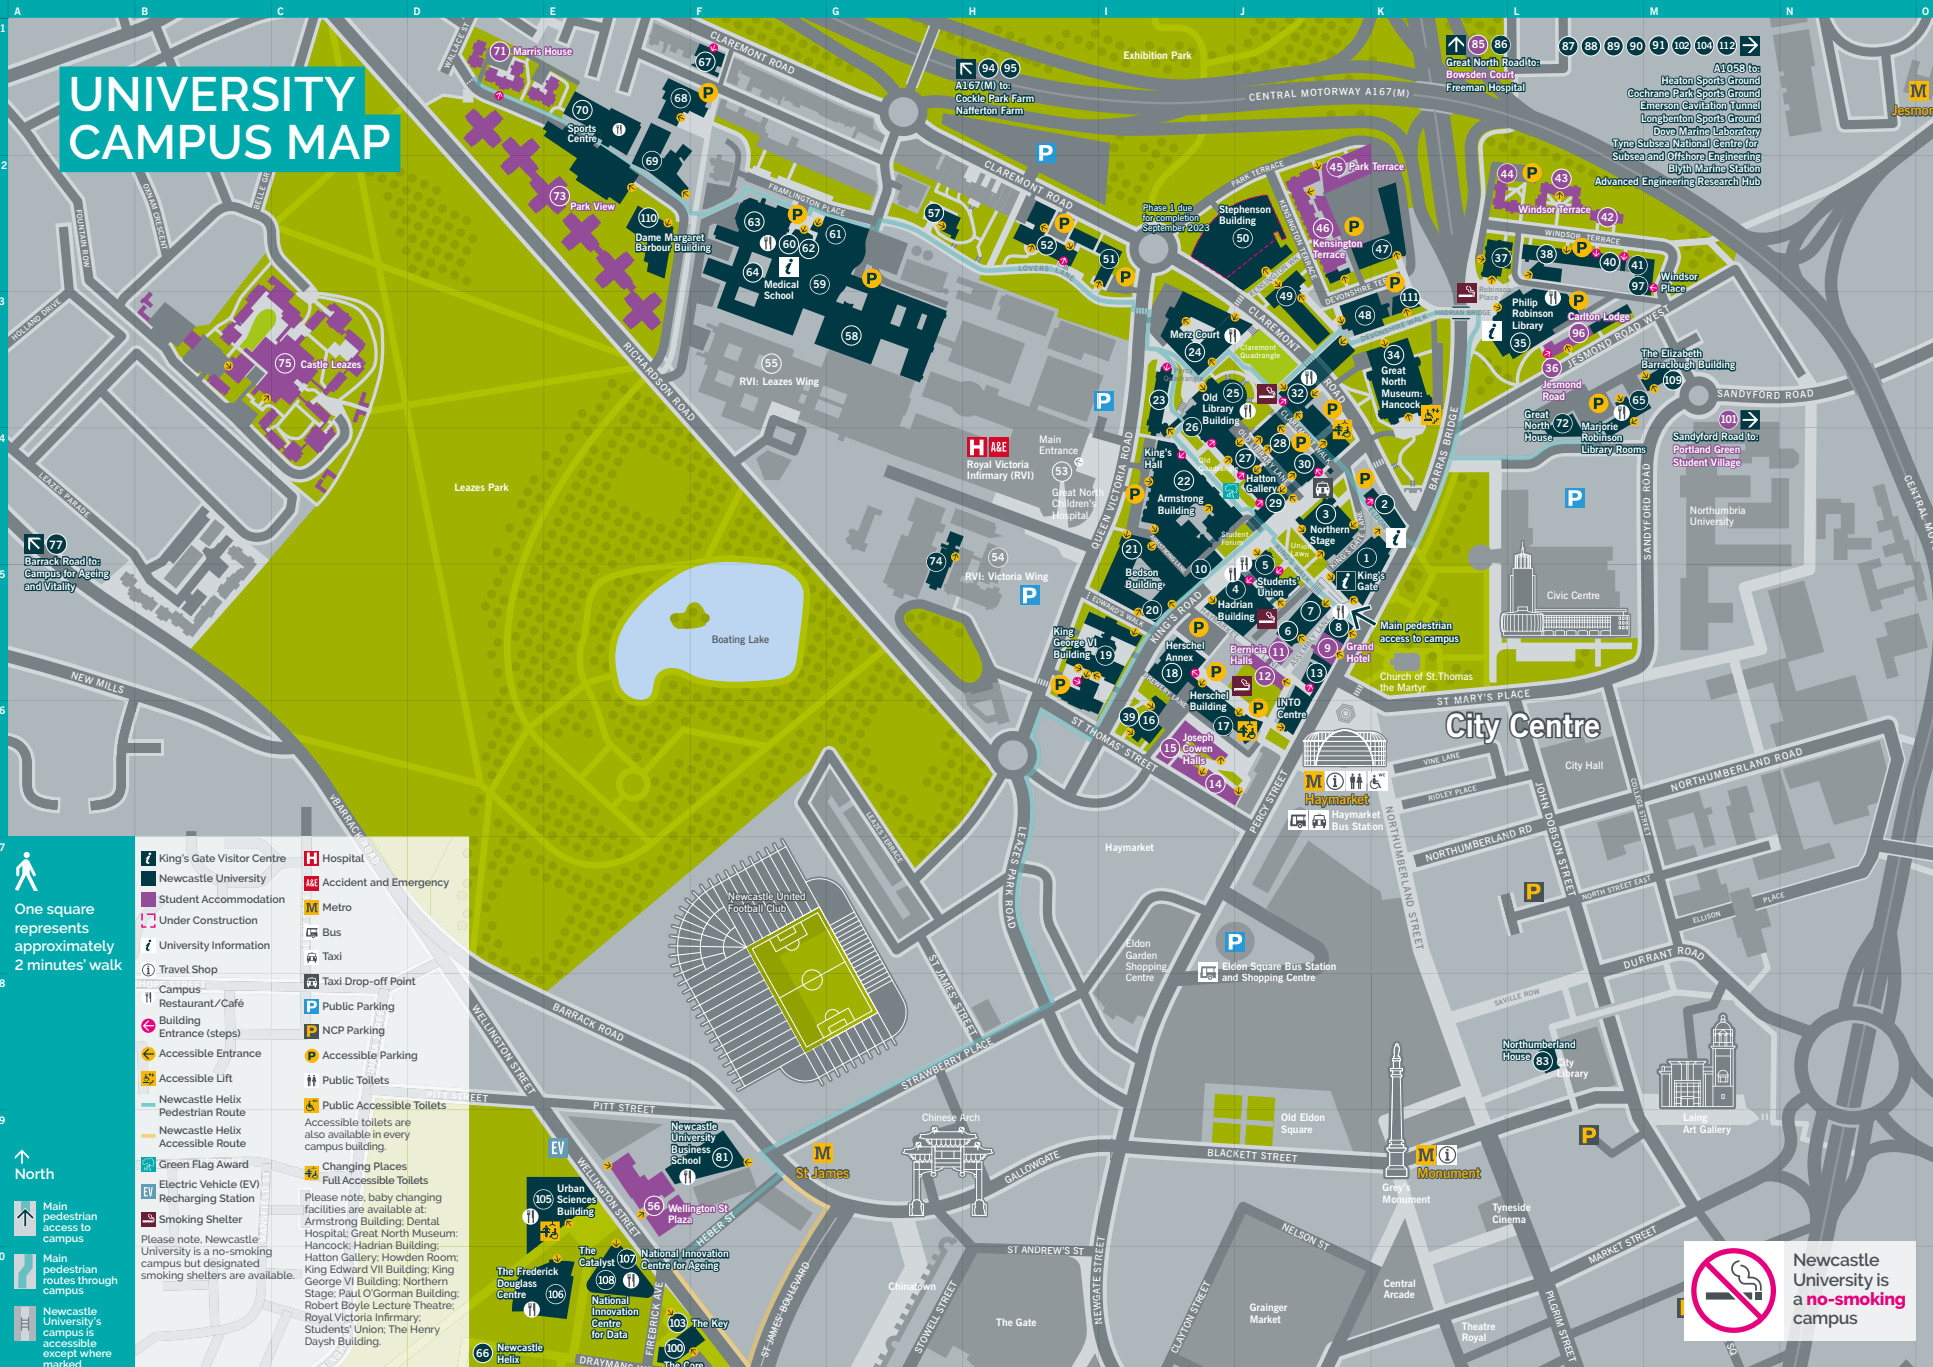

CITY CENTRE MAP

Newcastle University

City Centre

Gateshead

Campus for Ageing and Vitality

- Newcastle Biomedical Research Building
- Clinical Ageing Research Unit (CARU)
- Newcastle Magnetic Resonance Centre (NMRC)
- The Henry Wellcome Laboratory for Biogerontology Research
- Edwardson Building
- Wolfson Research Centre

One square represents approximately 2 minutes' walk

- King's Gate Visitor Centre
- Newcastle University
- Student Accommodation
- Under Construction
- Newcastle Helix Pedestrian Route
- Newcastle Helix Accessible Route
- University Information
- Travel Shop
- Campus Restaurant/Cafe
- Hospital
- Accident and Emergency
- Electric Vehicle (EV) Recharging Station
- Railway Station
- Metro
- Bus
- Taxi
- Taxi Drop-off Point
- Public Parking
- NCP Parking

UNIVERSITY CAMPUS MAP

One square represents approximately 2 minutes' walk
 North
 Main pedestrian access to campus
 Main pedestrian routes through campus
 Newcastle University's campus is accessible except where marked