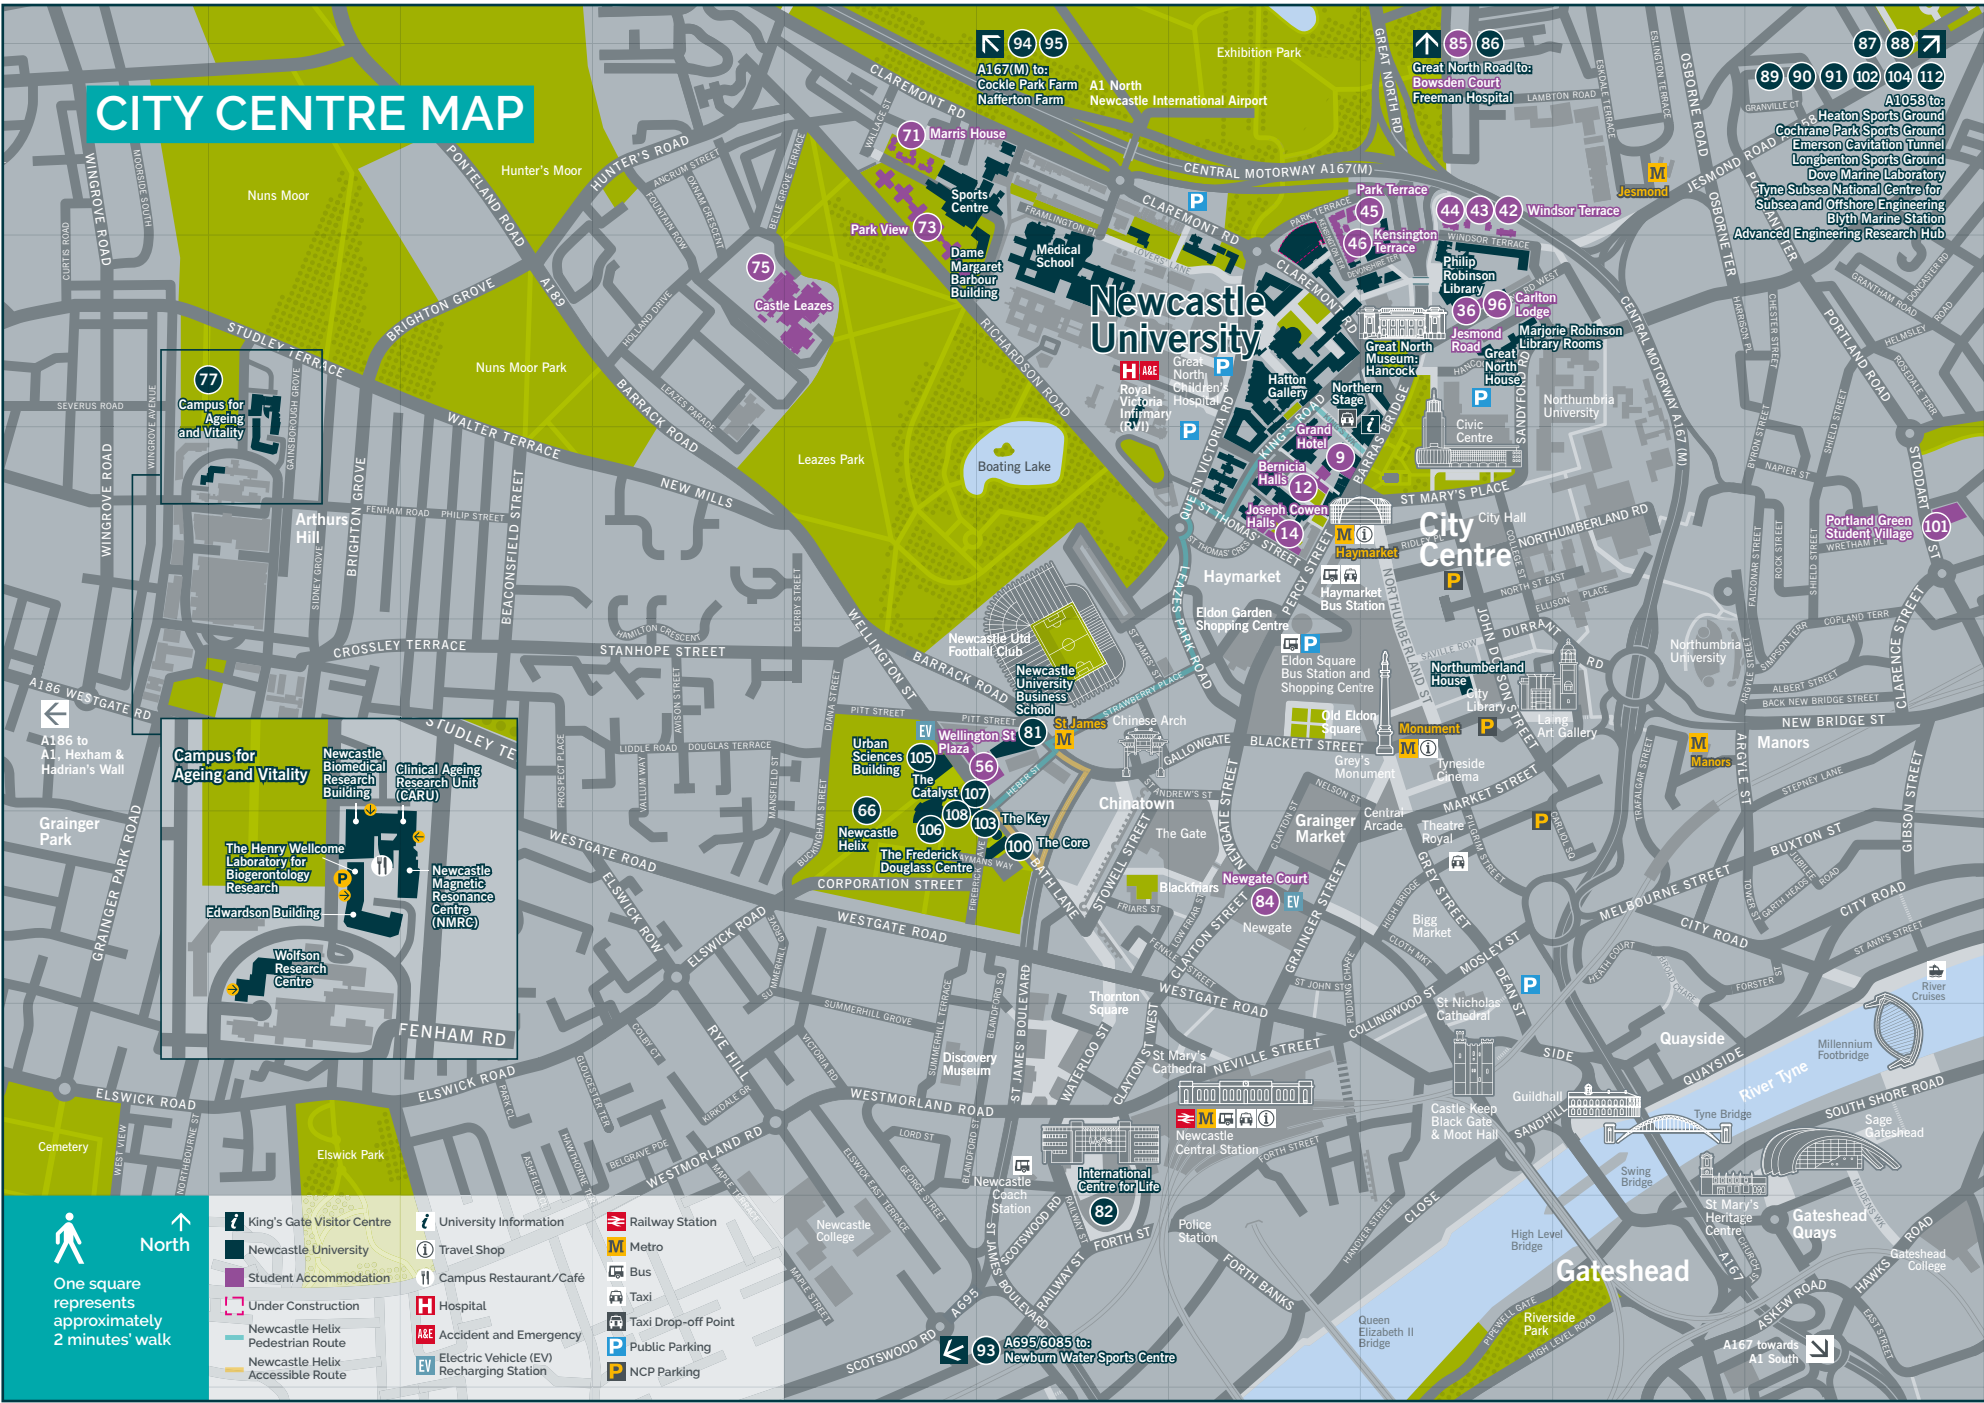

CITY CENTRE MAP

Newcastle University

City Centre

Gateshead

Campus for Ageing and Vitality

- Newcastle Biomedical Research Building
- Clinical Ageing Research Unit (CARU)
- Newcastle Magnetic Resonance Centre (NMRC)
- The Henry Wellcome Laboratory for Biogerontology Research
- Edwardson Building
- Wolfson Research Centre

One square represents approximately 2 minutes' walk

- King's Gate Visitor Centre
- Newcastle University
- Student Accommodation
- Under Construction
- Newcastle Helix Pedestrian Route
- Newcastle Helix Accessible Route
- University Information
- Travel Shop
- Campus Restaurant/Cafe
- Hospital
- Accident and Emergency
- Electric Vehicle (EV) Recharging Station
- Railway Station
- Metro
- Bus
- Taxi
- Taxi Drop-off Point
- Public Parking
- NCP Parking

UNIVERSITY CAMPUS MAP

One square represents approximately 2 minutes' walk
 North
 Main pedestrian access to campus
 Main pedestrian routes through campus
 Newcastle University's campus is accessible except where marked