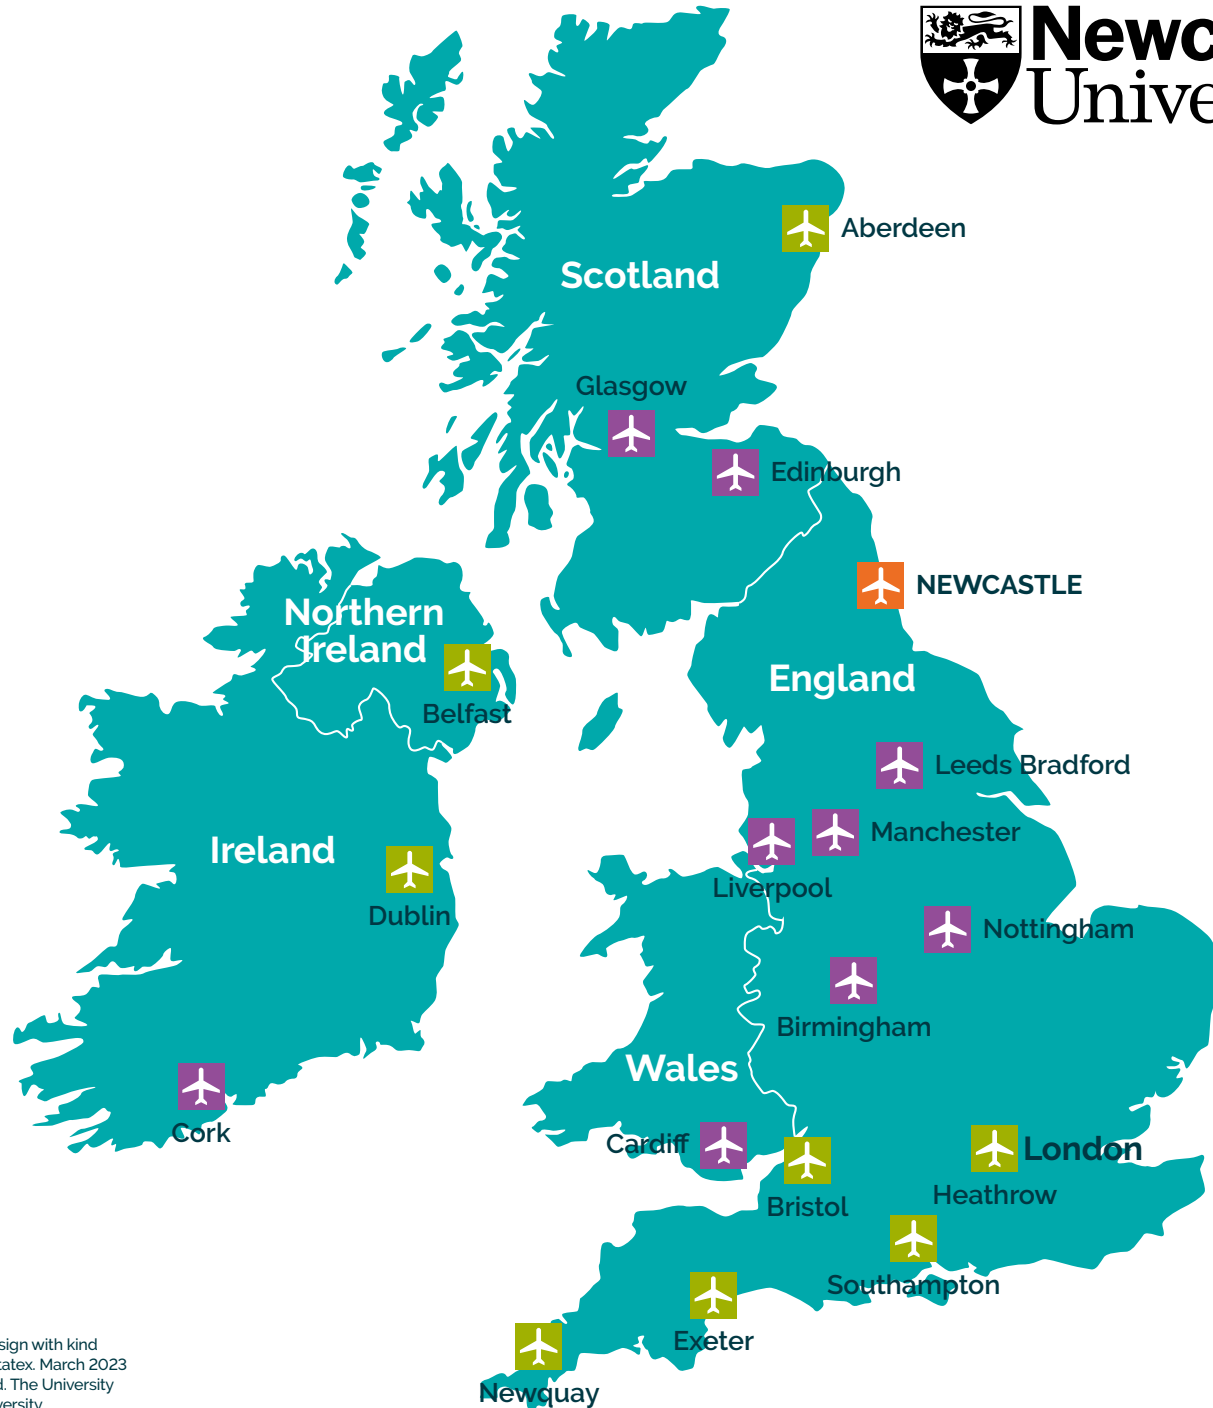

AIRPORT MAP & TRANSPORT LINKS

USEFUL CONTACTS

NEWCASTLE UNIVERSITY

Newcastle upon Tyne NE1 7RU
Student Services: 0191 208 3333
ncl.ac.uk

Online mapping: [ncl.ac.uk/
who-we-are/contact/maps](https://ncl.ac.uk/who-we-are/contact/maps)

CAMPUS SECURITY

General: 0191 208 6817
Emergency: 0191 208 6666

CITY INFORMATION

newcastlegateshead.com

NEWCASTLE COACH STATION

National Express: 08717 818181
nationalexpress.com

NATIONAL RAIL ENQUIRIES

03457 48 49 50
nationalrail.co.uk

NEWCASTLE INTERNATIONAL AIRPORT

0871 882 1121
newcastleairport.com

Airports

Airports with direct flights to Newcastle

Download the Newcastle University app at m.ncl.ac.uk/apps

Find up-to-date lecture locations, PC clusters, food and drink, buildings entrances and how to use our free SafeZone app.

Newcastle University is a **no-smoking** campus

© Newcastle University, 2022. Developed by fwdesign with kind permission of Newcastle City Council. Printed by Statex. March 2023 edition developed with Altogether Creative Limited. The University of Newcastle upon Tyne trading as Newcastle University.