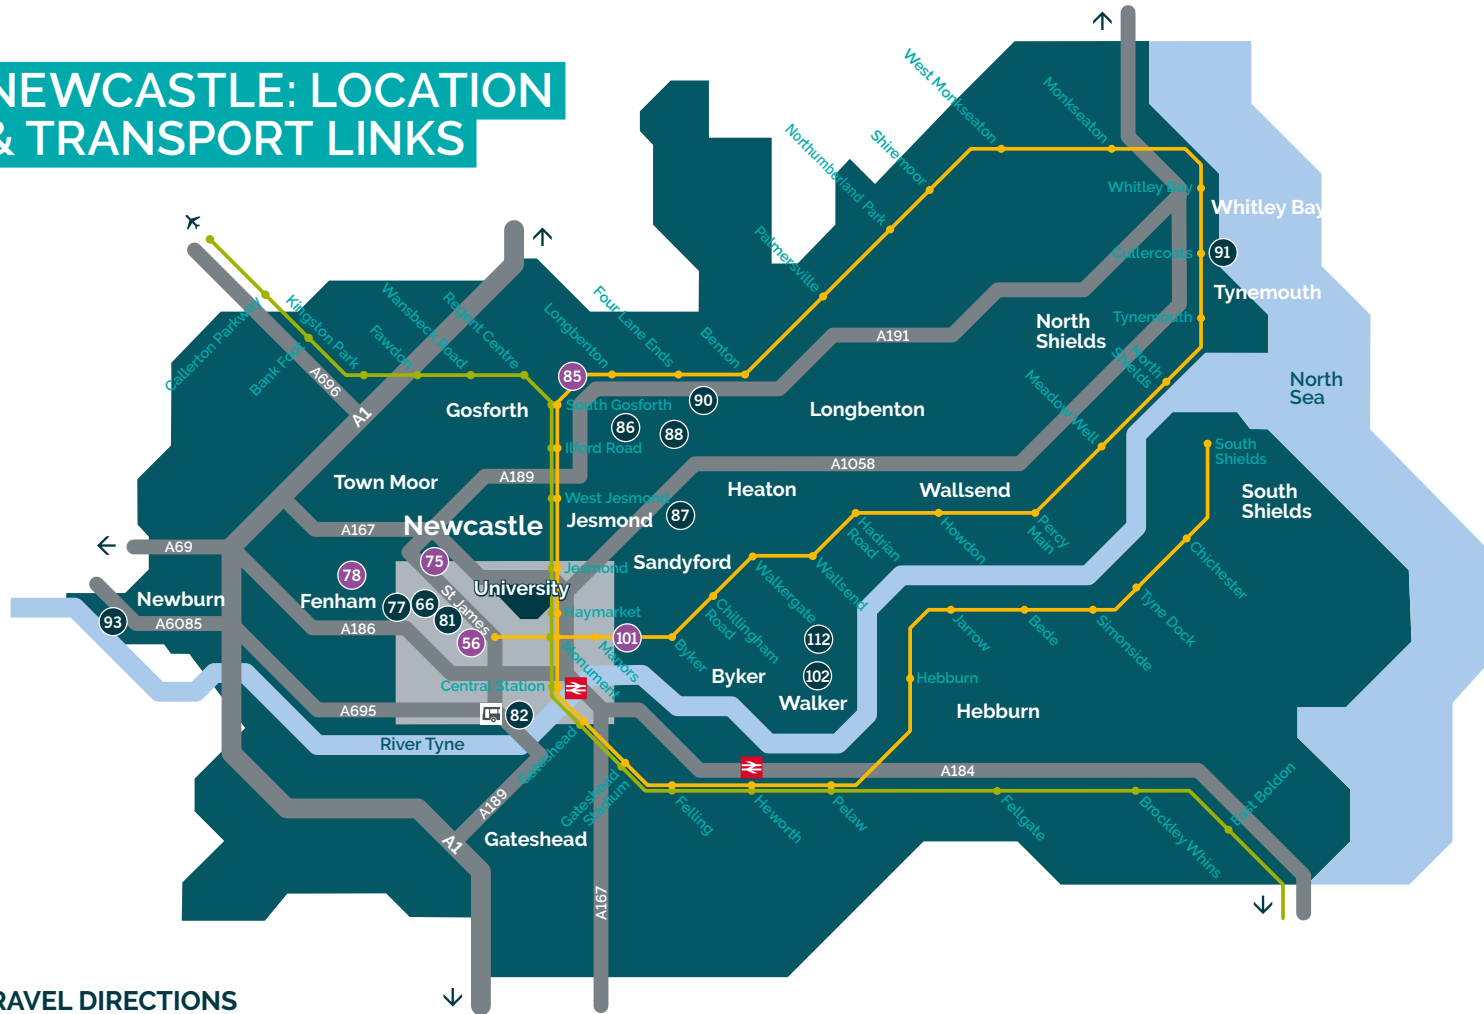

NEWCASTLE: LOCATION & TRANSPORT LINKS

TRAVEL DIRECTIONS

ROAD (PRIVATE TRANSPORT)

The University is based right in the city centre. From the north or south follow the A1 towards Newcastle. Leave the A1 (Newcastle Western Bypass) at the junction with the A167/A696 and follow signs for the 'City Centre'. From the A167 take the exit marked 'Universities, RVI and Eldon Square', which brings you on to Clarendon Road.

From the west follow the A69 to the junction with the A1, and then take the A1 northbound. Leave the A1 at the next junction, signposted 'City (West), Westerhope B6324'. Follow signs for the 'City Centre A167'. Leave at the exit marked 'Universities, RVI and Eldon Square', which brings you on to Clarendon Road.

PARKING

Parking is limited around the University. The public car parks on Clarendon Road (NE2 4AA) and Queen Victoria Road (NE1 4LP) are the closest to campus. City centre NCP car parks are located on John Dobson Street (NE1 8HL), New Bridge Street (NE1 8AB), and Carliol Square (NE1 6UF). As the city centre is a busy place to park, one option is to park at a nearby Metro station and travel to the University by Metro. Metro is a light rail system that connects passengers to Newcastle city centre, railway stations and Newcastle International Airport.